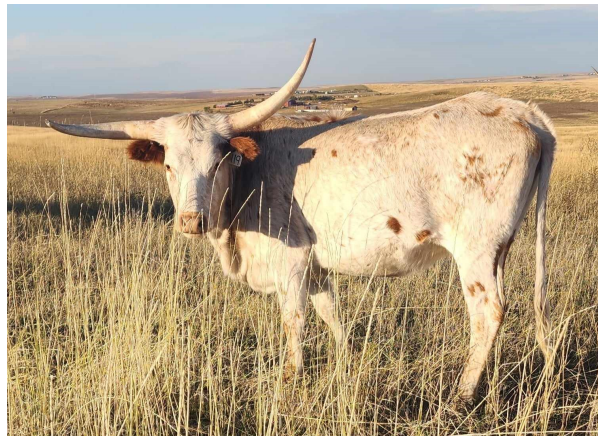

HOLY COW RANCH LONGHORNS

HCR Tuff Kitty

Date of Birth: 05/28/2021
 Registration 1: CI329579
 Sale Price: \$

Courtesy of Holy Cow Ranch Longhorns

Cowboy Tuff Chex (105.625" tt) and RM Miss Kitty (100" tt) on the top of this pedigree. On the bottom, Wyoming Warpaint (104.625 th) and CV Cowboy Casanova (85.875 tt). If you can see past her unique horn configuration and imagine what kind of calves she can produce, your program will take a giant leap forward! She is "ding & dent " priced!